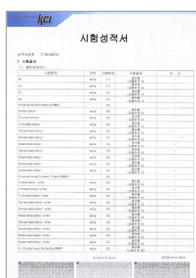

No.1

Vitamin Multi Filter Shower Head Maker

| **Şirket Sertifika & Patent**

Antibacterial Test KCL

Residual Chlorine KEWI

ACF NSF Certification

ISO9001

KC Certification